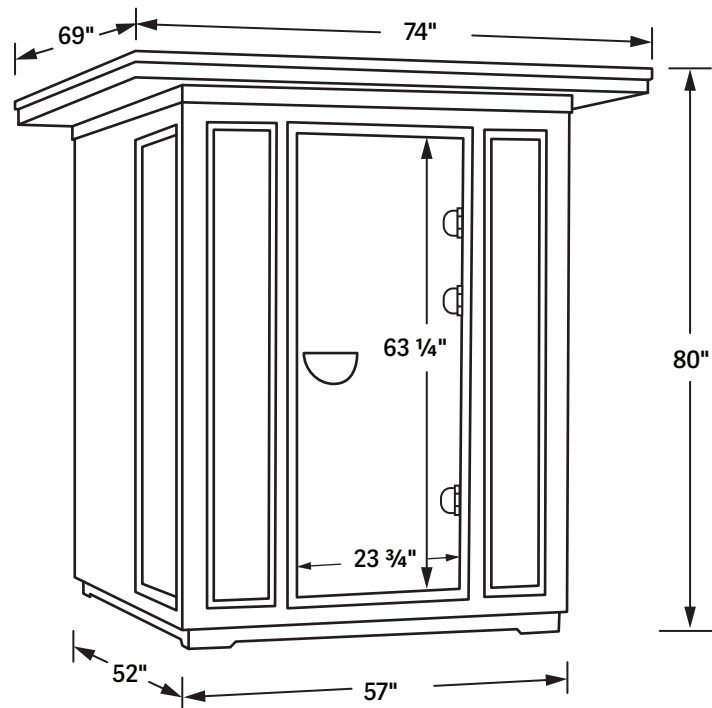

Full Spectrum Sanctuary Outdoor 2 by Clearlight®

Power cord is located on the back of the sauna, six inches off the ground and is approximately six feet long.

240V / 15amp Electrical Circuit Required
NEMA 6-15p

Specifications

Construction

Gray Cedartec® Eco-Certified Exterior
Mahogany Interior
Tongue & Groove Construction
Weight: 765 lbs
Rated: IPX 4

Exterior

Width: 57" *
Depth: 52" *
Height: 80"
* Roof Cap: 74" x 69"

Interior

Width: 51"
Depth: 46"
Height: 71 1/2"
Bench: 50" x 20"

Heaters

True Wave™ Far
Infrared and Full
Spectrum Infrared
Heaters Power: 240V /
2,480 W / 15A

Limited Lifetime Residential Warranty

Heaters: Lifetime
Electrical Controls: Lifetime
Cabinetry & Glass: 5 Years

Attention: Concrete or wooden foundation is needed as a base when placed outside. Make sure largest panel can fit through all access points from location entrance to sauna set up location