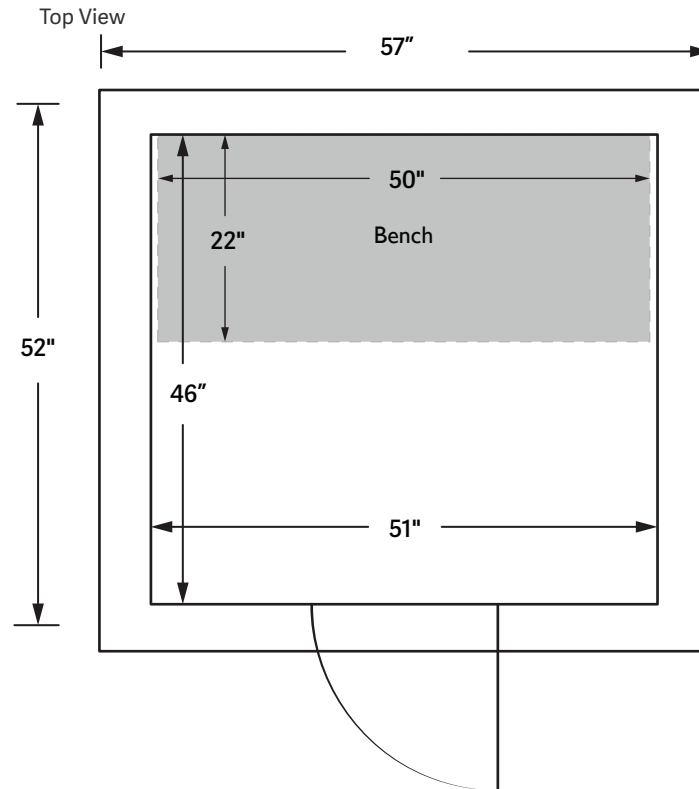

Full Spectrum Sanctuary Outdoor 2 by Clearlight®

Power cord is located on the back of the sauna, six inches off the ground and is approximately six feet long.

240V / 15amp Electrical Circuit Required
NEMA 6-15p

Specifications

Construction

Gray Cedartec® Eco-Certified Exterior
Mahogany Interior
Tongue & Groove Construction
Weight: 765 lbs
Rated: IPX 4

Exterior

Width: 57" *
Depth: 52" *
Height: 80"
* Roof Cap: 74" x 69"

Interior

Width: 51"
Depth: 46"
Height: 71 1/2"
Bench: 50" x 20"

Heaters

True Wave™ Far
Infrared and Full
Spectrum Infrared
Heaters Power: 240V /
2,480 W / 15A

Limited Lifetime Residential Warranty

Heaters: Lifetime
Electrical Controls: Lifetime
Cabinetry & Glass: 5 Years

Attention: Concrete or wooden foundation is needed as a base when placed outside. Make sure largest panel can fit through all access points from location entrance to sauna set up location