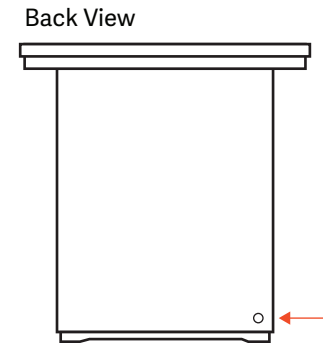

Full Spectrum Sanctuary Outdoor 2 by Clearlight®

Power cord is located on the back of the sauna, six inches off the ground and is approximately six feet long.