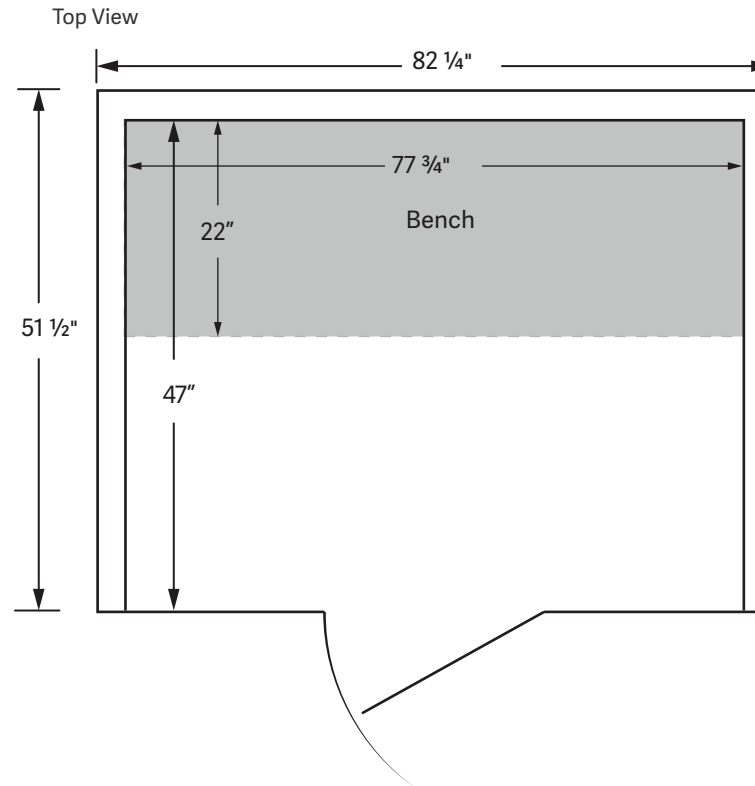

Full Spectrum Sanctuary Outdoor 5 by Clearlight®

Power cord is located on the back of the sauna, six inches off the ground and is approximately six feet long.