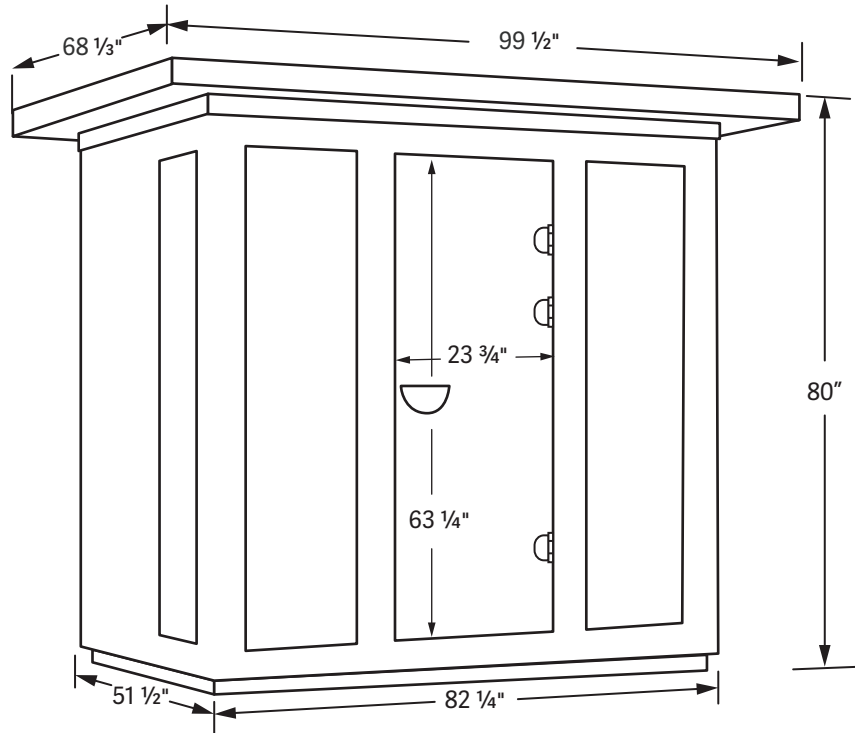

Full Spectrum Sanctuary Outdoor 5 by Clearlight®

Power cord is located on the back of the sauna, six inches off the ground and is approximately six feet long.