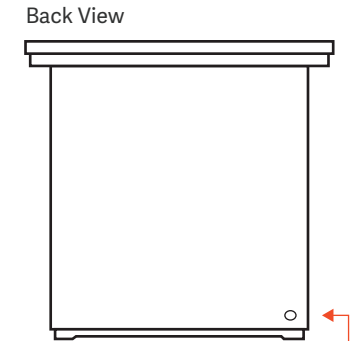

Full Spectrum Sanctuary Outdoor 5 by Clearlight®

Power cord is located on the back of the sauna, six inches off the ground and is approximately six feet long.